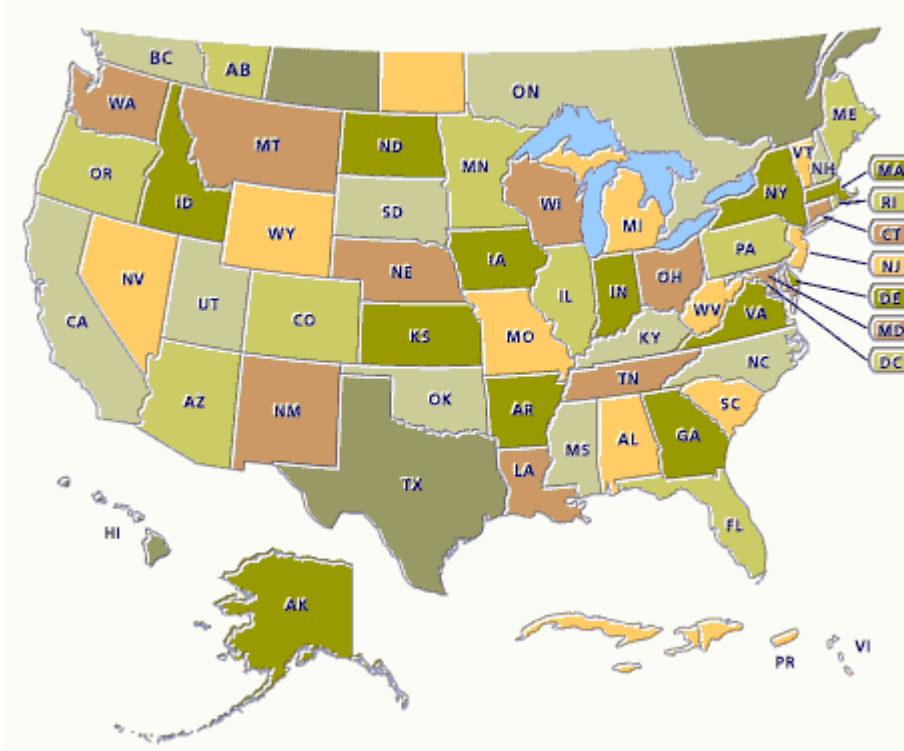

# U.S. Sister Cities by State with Affiliated African Countries

[Click here for a friendly copy](#)

**Indicates Home Page Link**

**Click on States and jump to Sister Cities**

## Listing of States/Cities and their African Affiliated African Cities/Countries

ALABAMA	
---------	--

Birmingham	Gweru, Zimbabwe
------------	-----------------

ARIZONA	
---------	--

Tempe	Tombouctou, Mali
-------	------------------

OREGON	
Gresham	Owerri, Nigeria
Portland	Mutare, Zimbabwe

PENNSYLVANIA	
Philadelphia	Douala, Cameroon

RHODE ISLAND	
Providence	Praia, Cape Verde

TEXAS	
Austin	Maseru, Lesotho Orlu, Nigeria
Fort Worth	Mbabane, Swaziland

WISCONSIN	
Kenosha	Moshi, Tanzania
Milwaukee County	King William's Town, South Africa

---